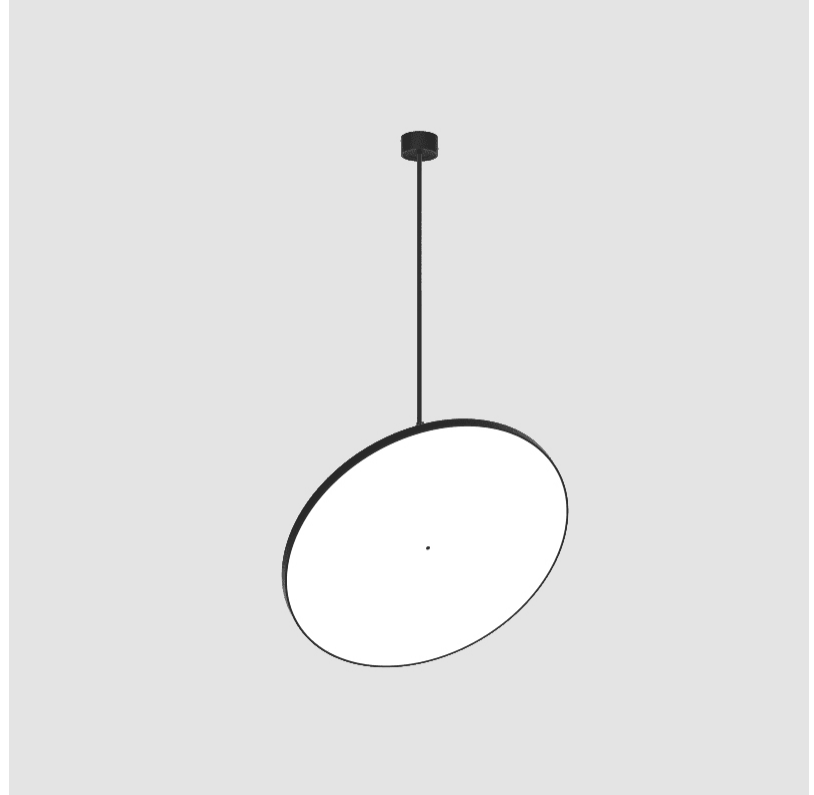

GENERAL

Series: Sign Diva Flex
Subseries: Sign Diva Flex
Brand: Prolicht
Division: Architectural
Mounting Type: Suspension
Mounting Location: Ceiling
Subcategory: Pendant

PHYSICAL

Shape: Round
Diameter (mm): 1100
Diameter (in): 43 ⁵/₁₆"
Height (mm): 1620
Height (in): 63 ³/₄"
Light Distribution: Adjustable / Direct
Weight (kg): 15.3
Weight (lbs): 33.66
Diffuser: PMMA - Opal / Micro-Prism / Sparkling Secret / Vintage Industrial
Fixture Finish: SSR / BKV / CWI / CRY / HAB / UFT / ITA / RUA / FTG / MYG / LOD / PUS / FRO / FUP / KIA / POP / BLS / SPG / MEY / GOH / GUM / CHC / COM / ABZ / JAG / OBR / MOS / ROR
Fixture Material: Extruded Aluminum / Steel

ELECTRICAL

Lamp Type: LED (Zhaga Standard)
Input Wattage (W): 169.4
Total Output Wattage (W): 135
Dimming: Tri-Mode (Non-Dimming and Phase Dimming (120Vac only) and 0-10V Dimming)
Driver Included: Yes
Driver Location: Integrated
Driver Type: Constant Current - Universal
Driver Class: Class 2
Input Voltage (V): 120 - 277
Constant Current (MA): 600

LED

Color Temperature (°K): 2700 / 3000 / 3500 / 4000
Max. Delivered Lumen (lm): 16002 / 17172 / 19937 / 20344
Nominal Lumen (lm): 18992 / 20305 / 23575 / 24056
CRI: >90 CRI
Lamp Life (hrs): 50000

OPTICAL

Adjustability: Rotational 170°; Tilt 90°

RATINGS AND CERTIFICATIONS

Certified By: Certified for North American Standards
IP rating: IP20