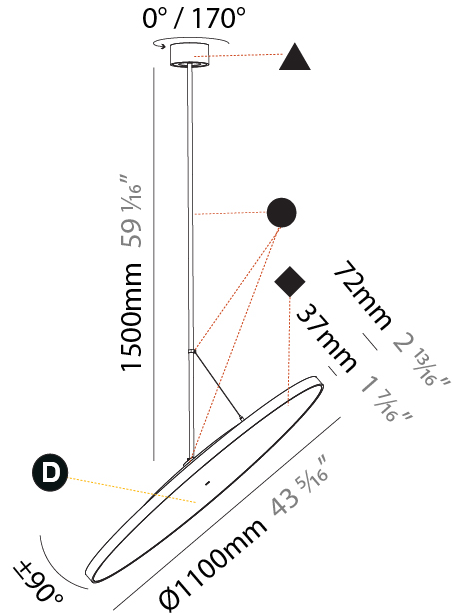

GENERAL

Series: Sign Diva Flex
Subseries: Sign Diva Flex
Brand: Prolicht
Division: Architectural
Mounting Type: Suspension
Mounting Location: Ceiling
Subcategory: Pendant

PHYSICAL

Shape: Round
Diameter (mm): 1100
Diameter (in): 43 ⁵/₁₆"
Height (mm): 1620
Height (in): 63 ³/₄"
Light Distribution: Adjustable / Direct
Weight (kg): 15.3
Weight (lbs): 33.66
Diffuser: PMMA - Opal / Micro-Prism / Sparkling Secret / Vintage Industrial
Fixture Finish: SSR / BKV / CWI / CRY / HAB / UFT / ITA / RUA / FTG / MYG / LOD / PUS / FRO / FUP / KIA / POP / BLS / SPG / MEY / GOH / GUM / CHC / COM / ABZ / JAG / OBR / MOS / ROR
Fixture Material: Extruded Aluminum / Steel

ELECTRICAL

Lamp Type: LED (Zhaga Standard)
Input Wattage (W): 169.4
Total Output Wattage (W): 135
Dimming: Tri-Mode (Non-Dimming and Phase Dimming (120Vac only) and 0-10V Dimming)
Driver Included: Yes
Driver Location: Integrated
Driver Type: Constant Current - Universal
Driver Class: Class 2
Input Voltage (V): 120 - 277
Constant Current (MA): 600

LED

Color Temperature (°K): 2700 / 3000 / 3500 / 4000
Max. Delivered Lumen (lm): 16002 / 17172 / 19937 / 20344
Nominal Lumen (lm): 18992 / 20305 / 23575 / 24056
CRI: >90 CRI
Lamp Life (hrs): 50000

OPTICAL

Adjustability: Rotational 170°; Tilt 90°

RATINGS AND CERTIFICATIONS

Certified By: Certified for North American Standards
IP rating: IP20